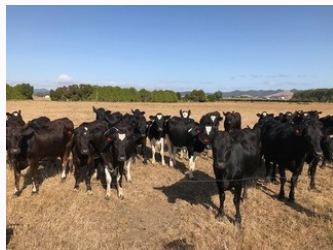

49 Kiwi X InCalf Heifers, BW 148, PW 168

Dairy / InCalf Heifers

<https://www.agonline.co.nz/api/sitecore/agonlineapi/GetPdf?id=6323&type=1>

\$1,500_{Head}

Ref No. 01-006323

Views: 86

CLOSING

14/03/2020 11:59 p.m.

TALLY
49

BW
148

PW
168

GENETICS
NO

Complete Replacement Line of predominantly Black/Brown Heifers. Top Condition. Neg for earlier Delivery.

Stock data

% Kiwi X	95	% X bred	5
Breed	Kiwi X	Approx final tally (after sales & culls)	46
Tally - Kiwi X	49	Farm Contour	Flat